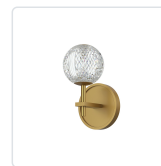

MARNI WV321201

FIXTURE DIMENSIONS	W5" x H8-5/8" x E5-3/8"
HEIGHT FROM CENTER	6-1/8"
EXTENSION	5-3/8"
LIGHT SOURCE	LED with DC Driver
WATTAGE	5W
TOTAL LUMENS	425lm
DELIVERED LUMENS	317lm
VOLTAGE	120V
COLOR TEMPERATURE	3000K
CRI (RA)	90CRI
DIMMABLE	Yes, TRIAC/ELV Dimmer (Not Included)
DIFFUSER DETAILS	Clear Carved Acrylic
MATERIAL	Clear Carved Acrylic; Steel;
INSTALL OPTIONS	Up/Down; Wall;
LOCATION	Damp
CANOPY DIMENSIONS	D5" x E7/8"
CEC TITLE 24 JA8	Yes, JA8-2022
PAINT FINISH	NB01; PN01;

[D - Diameter, L - Length, W - Width, H - Height, E - Extension]

AVAILABLE FINISHES:

WV321201PN
Polished Nickel

WV321201NB
Natural Brass

*For complete warranty terms, please visit: www.aloralighting.com/warranty

7/8"

8-5/8"

5-3/8"

Ø5"