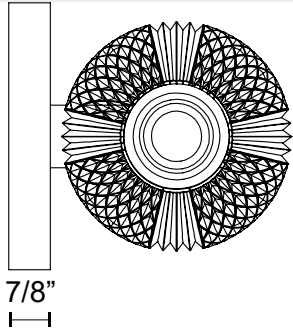

MARNI WV321201

FIXTURE DIMENSIONS	W5" x H8-5/8" x E5-3/8"
HEIGHT FROM CENTER	6-1/8"
EXTENSION	5-3/8"
LIGHT SOURCE	LED with DC Driver
WATTAGE	5W
TOTAL LUMENS	425lm
DELIVERED LUMENS	317lm
VOLTAGE	120V
COLOR TEMPERATURE	3000K
CRI (RA)	90CRI
DIMMABLE	Yes, TRIAC/ELV Dimmer (Not Included)
DIFFUSER DETAILS	Clear Carved Acrylic
MATERIAL	Clear Carved Acrylic; Steel;
INSTALL OPTIONS	Up/Down; Wall;
LOCATION	Damp
CANOPY DIMENSIONS	D5" x E7/8"
CEC TITLE 24 JA8	Yes, JA8-2022
PAINT FINISH	NB01; PN01;

[D - Diameter, L - Length, W - Width, H - Height, E - Extension]

AVAILABLE FINISHES:

WV321201PN
Polished Nickel

WV321201NB
Natural Brass

*For complete warranty terms, please visit: www.aloralighting.com/warranty

7/8"

8-5/8"

5-3/8"

Ø5"