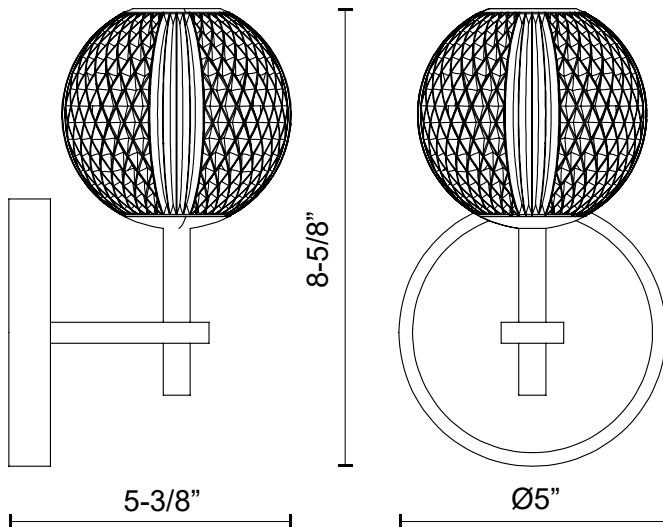

MARNI WV321201

FIXTURE DIMENSIONS	W5" x H8-5/8" x E5-3/8"
HEIGHT FROM CENTER	6-1/8"
EXTENSION	5-3/8"
LIGHT SOURCE	LED with DC Driver
WATTAGE	5W
TOTAL LUMENS	425lm
DELIVERED LUMENS	317lm
VOLTAGE	120V
COLOR TEMPERATURE	3000K
CRI (RA)	90CRI
DIMMABLE	Yes, TRIAC/ELV Dimmer (Not Included)
DIFFUSER DETAILS	Clear Carved Acrylic
MATERIAL	Clear Carved Acrylic; Steel;
INSTALL OPTIONS	Up/Down; Wall;
LOCATION	Damp
CANOPY DIMENSIONS	D5" x E7/8"
CEC TITLE 24 JA8	Yes, JA8-2022
PAINT FINISH	NB01; PN01;

[D - Diameter, L - Length, W - Width, H - Height, E - Extension]

AVAILABLE FINISHES:

WV321201PN
Polished Nickel

WV321201NB
Natural Brass

*For complete warranty terms, please visit: www.aloralighting.com/warranty

7/8"

8-5/8"

5-3/8"

Ø5"